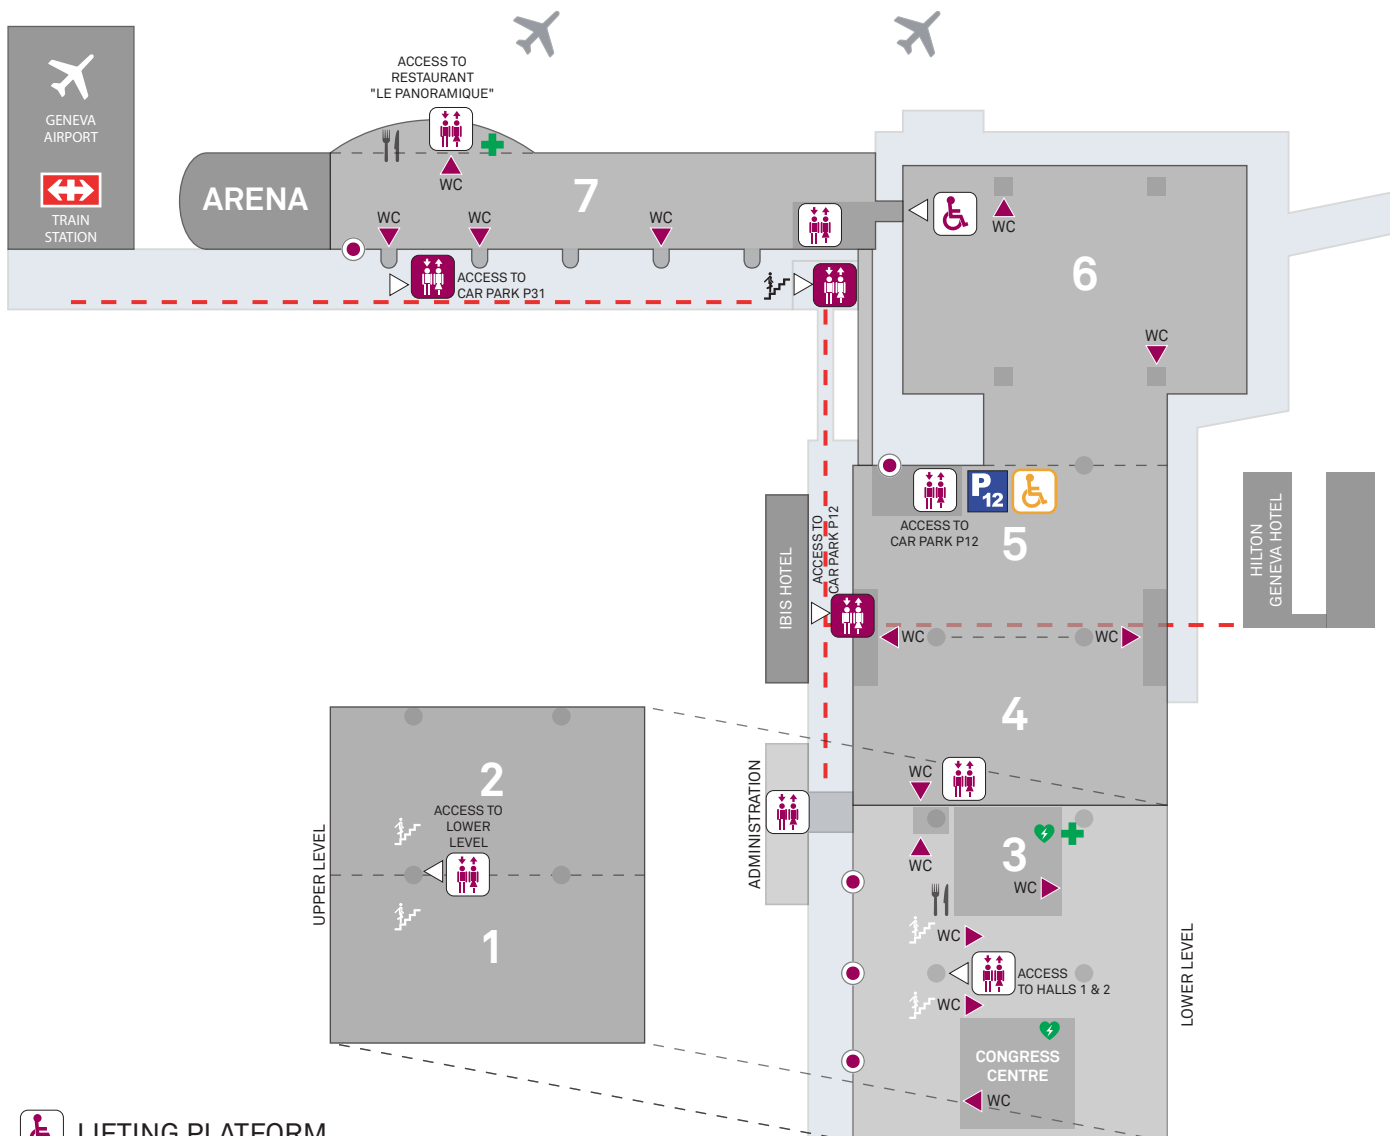

FACILITIES FOR PEOPLE WITH REDUCED MOBILITY

PALEXPO

LIFTING PLATFORM

HALLS

OUTDOOR ELEVATOR

INDOOR ELEVATOR

12 PARKING SPACES AT P12 FOR PEOPLE WITH REDUCED MOBILITY :

- LEVEL -1 / 4 PARKING SPACES NEXT TO THE ELEVATORS
- LEVEL -2 / 4 PARKING SPACES NEXT TO THE ELEVATORS
- LEVEL -3 / 4 PARKING SPACES NEXT TO THE ELEVATORS

ACCESS TO TOILET FACILITIES FOR PEOPLE WITH REDUCED MOBILITY

VISITOR ENTRANCE

ACCESS TO HILTON GENEVA HOTEL, TRAIN STATION & GENEVA AIRPORT

All facilities are accessible by means of ramps or lifts
The majority of Geneva's buses and trams are accessible to people with reduced mobility