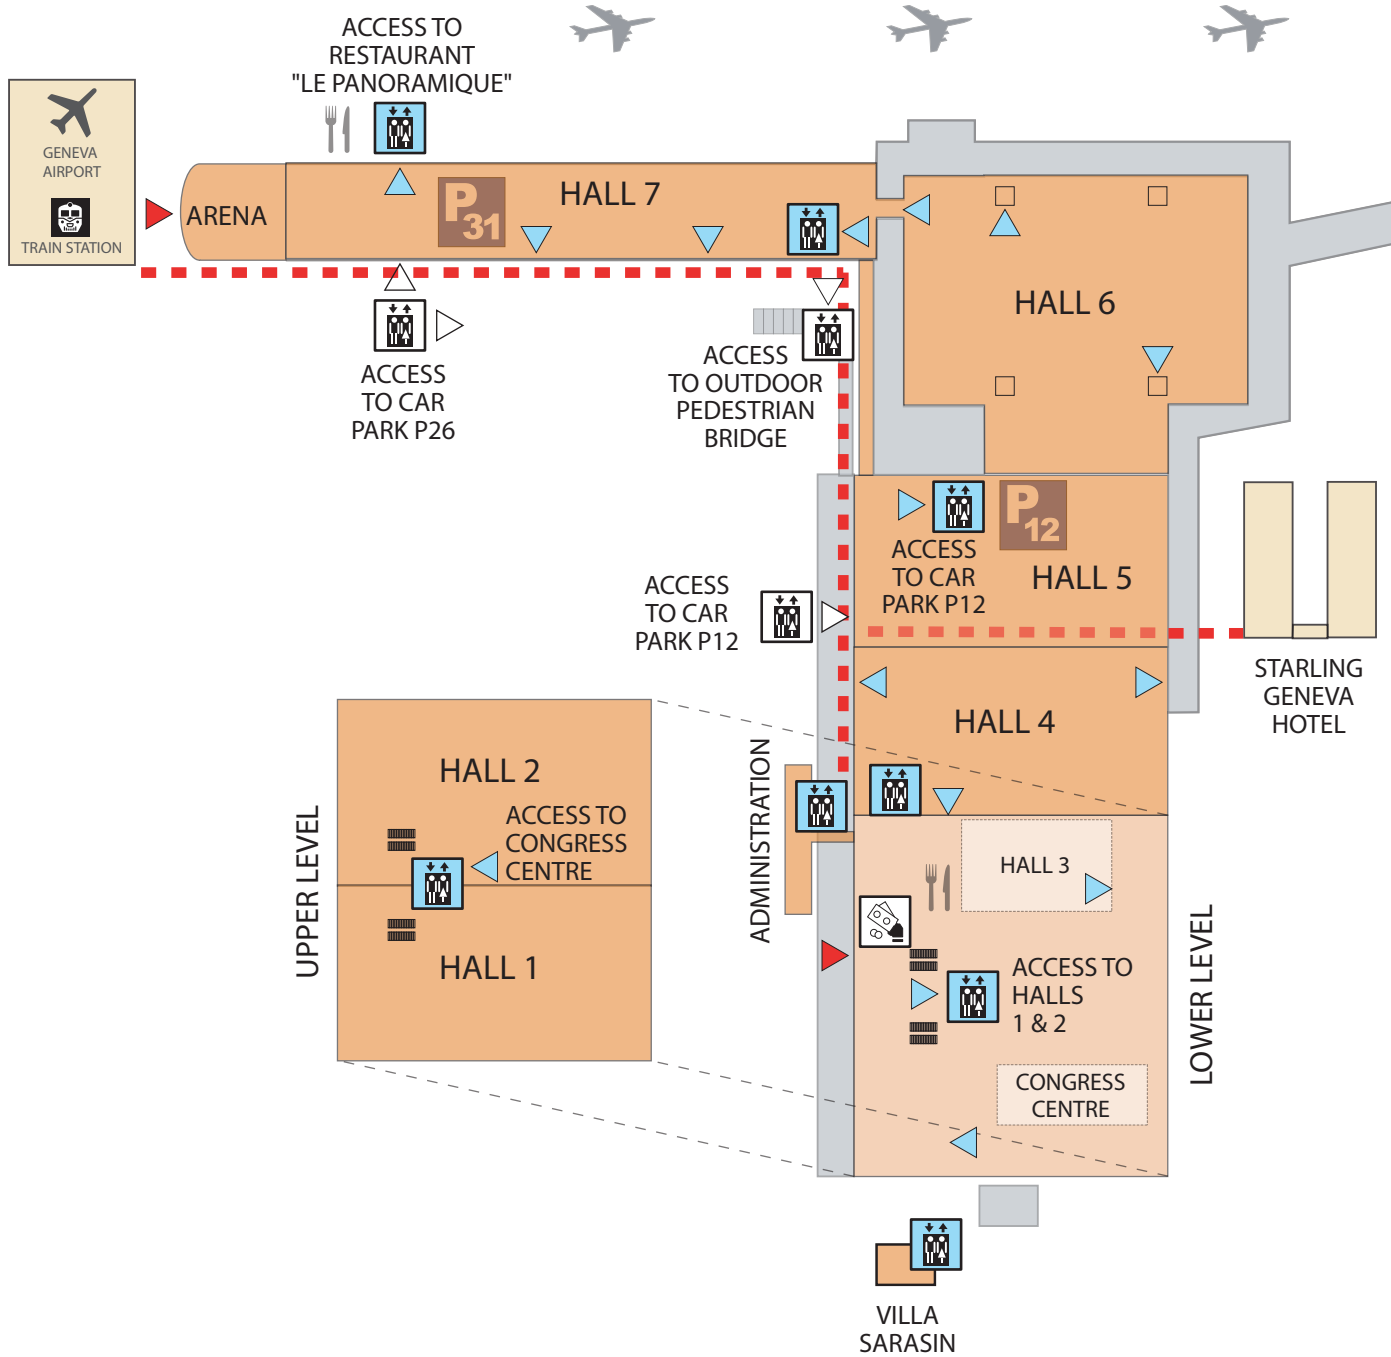

FACILITIES FOR DISABLED VISITORS

 OUTDOOR ELEVATOR

 INDOOR ELEVATOR

 ACCESS TO TOILET FACILITIES

 VISITOR ENTRANCE

 ACCESS TO STARLING GENEVA HOTEL
TRAIN STATION & GENEVA AIRPORT

All facilities are accessible by means of ramps or lifts
The majority of Geneva's buses and trams are accessible to disabled passengers