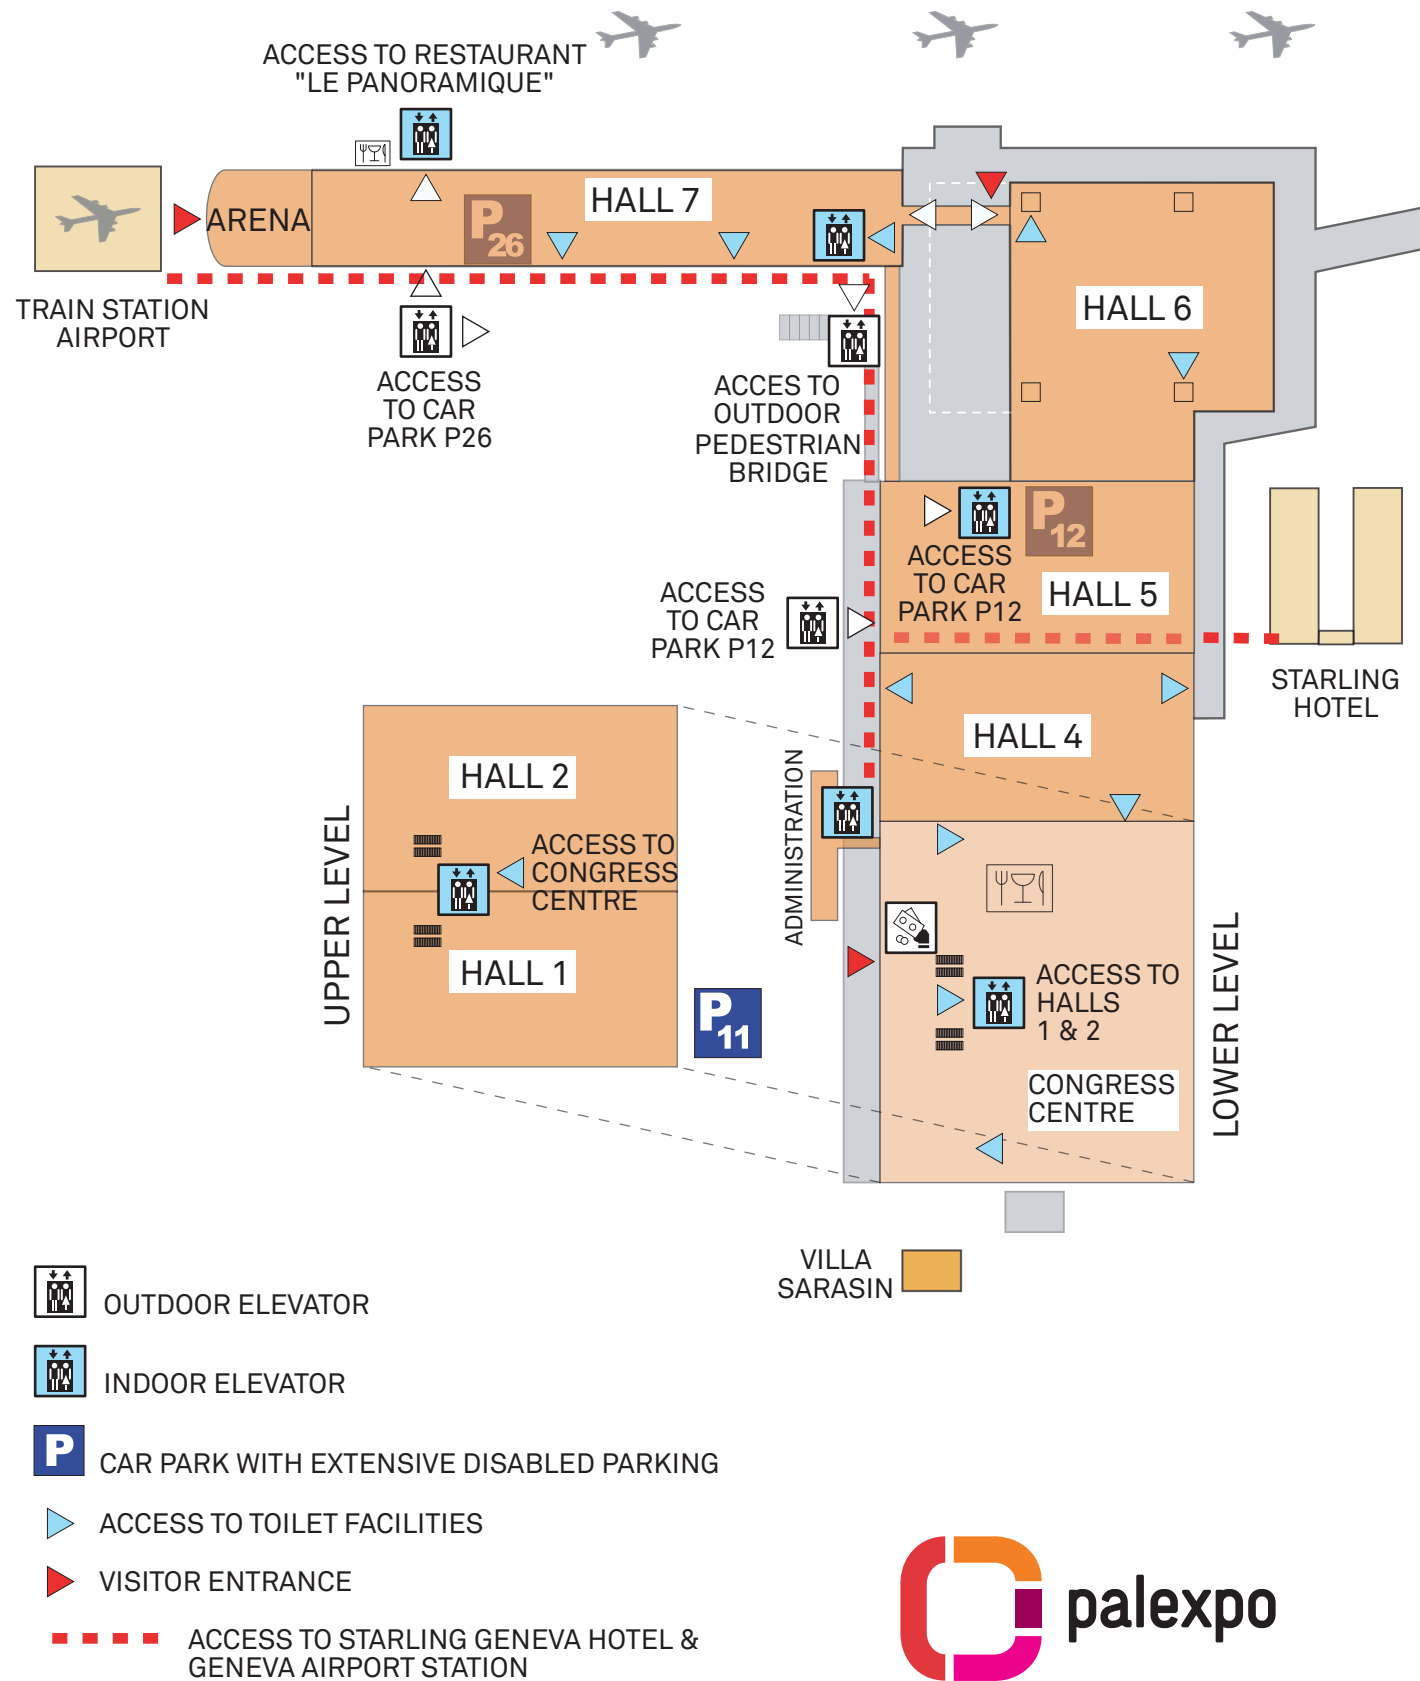

FACILITIES FOR DISABLED VISITORS

All facilities are accessible by means of ramps or lifts
 All Geneva bus & trams are equipped with special disabled access platforms